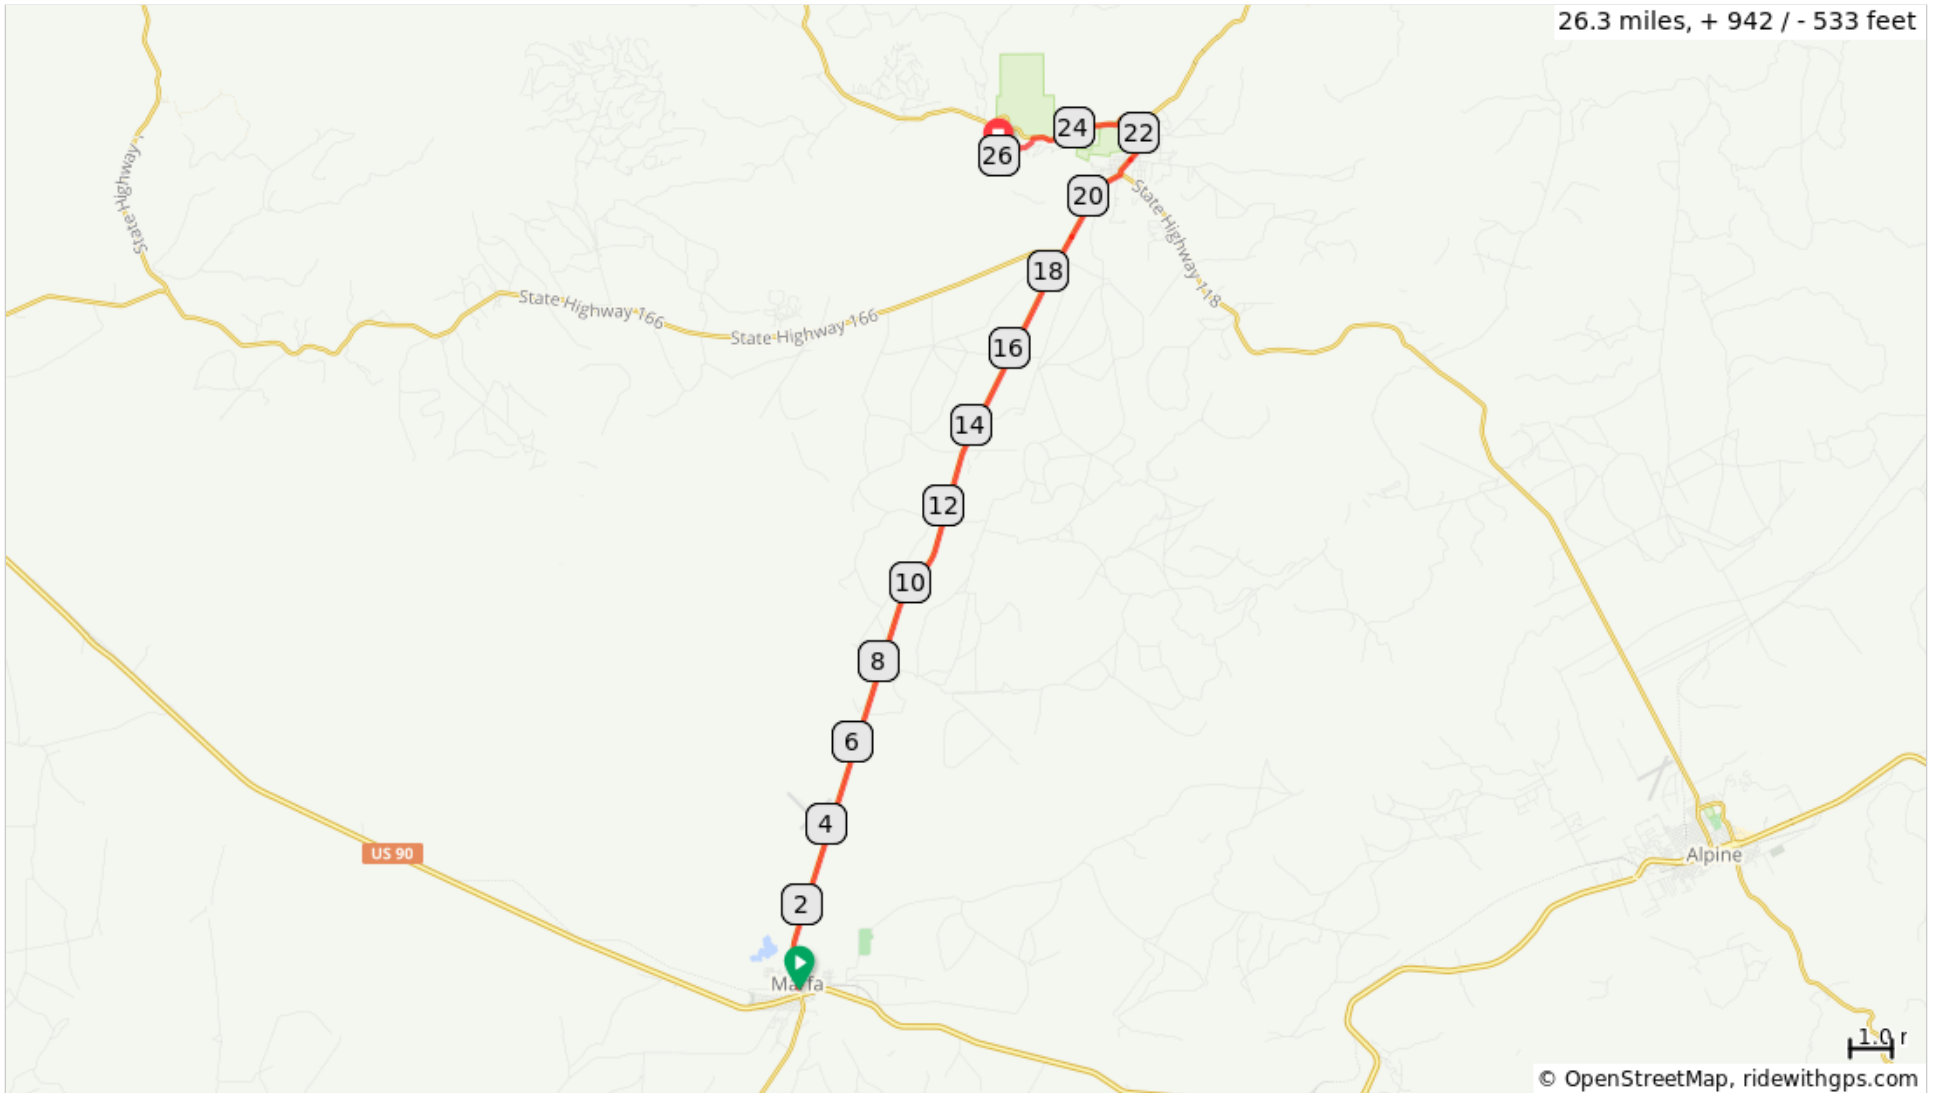

Marfa to Fort Davis

26.3 miles, + 942 / - 533 feet

© OpenStreetMap, ridewithgps.com

Marfa to Fort Davis

Num	Dist	Prev	Type	Note	Next
1.	0.0	0.0	📍	Start of route	0.1
2.	0.1	0.1	➔	R onto E Lincoln St	0.1
3.	0.2	0.1	➔	L onto N Dean St	24.9

0.2 miles. +0/-0 feet

Num	Dist	Prev	Type	Note	Next
4.	25.1	24.9	➔	L onto Park Rd 3	0.0
5.	25.1	0.0	➔	R to stay on Park Rd 3	0.0
6.	25.1	0.0	➔	L to stay on Park Rd 3	1.2

25.0 miles. +4/-0 feet

Num	Dist	Prev	Type	Note	Next
7.	26.3	1.2	📍	End of route	0.0

1.2 miles. +0/-0 feet