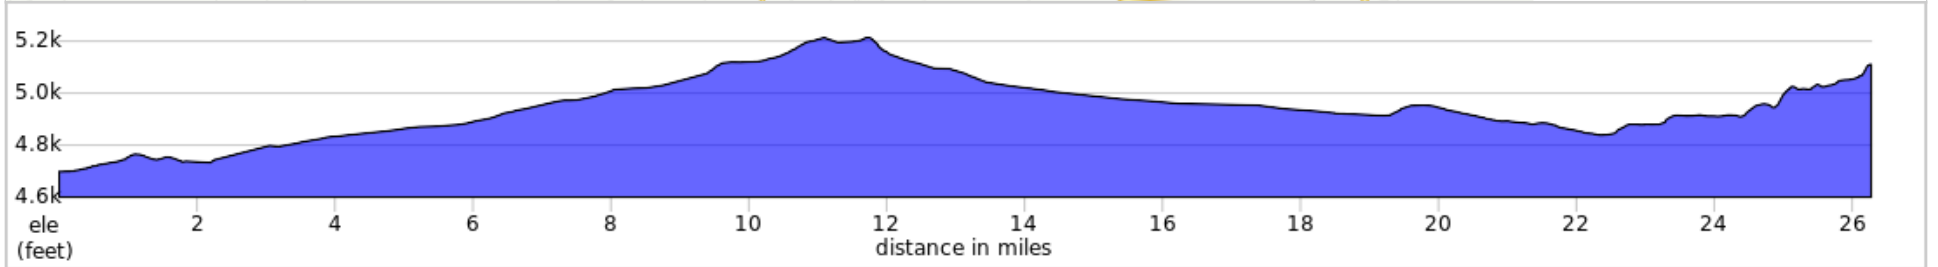

Marfa to Fort Davis

26.3 miles, + 942 / - 533 feet

© OpenStreetMap, ridewithgps.com

Marfa to Fort Davis

Num	Dist	Prev	Type	Note	Next
1.	0.0	0.0	📍	Start of route	0.1
2.	0.1	0.1	➔	R onto E Lincoln St	0.1
3.	0.2	0.1	➔	L onto N Dean St	24.9

0.2 miles. +0/-0 feet

Num	Dist	Prev	Type	Note	Next
4.	25.1	24.9	➔	L onto Park Rd 3	0.0
5.	25.1	0.0	➔	R to stay on Park Rd 3	0.0
6.	25.1	0.0	➔	L to stay on Park Rd 3	1.2

25.0 miles. +4/-0 feet

Num	Dist	Prev	Type	Note	Next
7.	26.3	1.2	📍	End of route	0.0

1.2 miles. +0/-0 feet