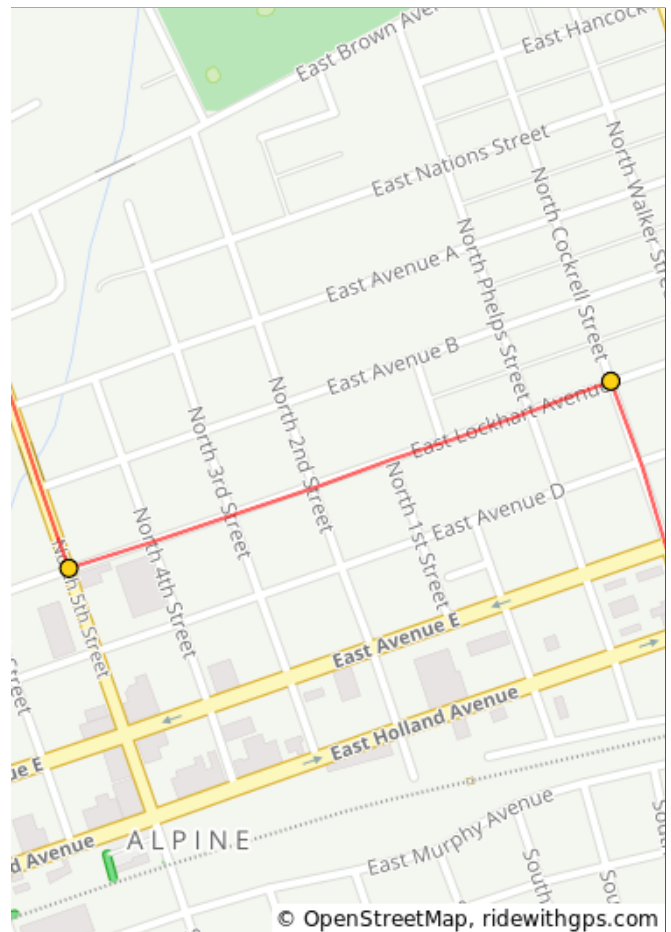

Marathon to Fort Davis

59.8 miles, + 2319 / - 1285 feet

Marathon to Fort Davis

Num	Dist	Prev	Type	Note	Next
1.	0.0	0.0	📍	Start of route	30.3
2.	30.3	30.3	➔	R onto N Cockrell St	0.1

30.3 miles. +981/-573 feet

Num	Dist	Prev	Type	Note	Next
3.	30.4	0.1	➔	L onto E Lockhart Ave	0.4
4.	30.8	0.4	➔	R onto N 5th St	27.8

0.5 miles. +0/-9 feet

Num	Dist	Prev	Type	Note	Next
5.	58.6	27.8	←	L onto Park Rd 3	0.0
6.	58.6	0.0	→	R to stay on Park Rd 3	0.0
7.	58.6	0.0	←	L to stay on Park Rd 3	1.2

27.8 miles. +4/-0 feet

Num	Dist	Prev	Type	Note	Next
8.	59.8	1.2	📍	End of route	0.0

1.2 miles. +0/-0 feet