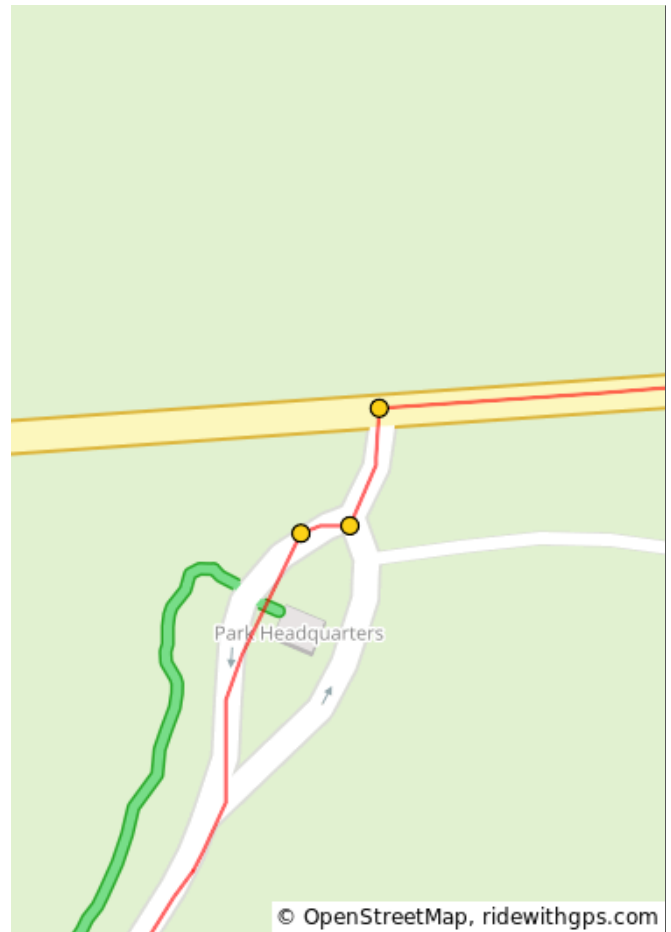

Marathon to Fort Davis

59.8 miles, + 2319 / - 1285 feet

Marathon to Fort Davis

Num	Dist	Prev	Type	Note	Next
1.	0.0	0.0	📍	Start of route	30.3
2.	30.3	30.3	➔	R onto N Cockrell St	0.1

30.3 miles. +981/-573 feet

Num	Dist	Prev	Type	Note	Next
3.	30.4	0.1	➔	L onto E Lockhart Ave	0.4
4.	30.8	0.4	➔	R onto N 5th St	27.8

0.5 miles. +0/-9 feet

Num	Dist	Prev	Type	Note	Next
5.	58.6	27.8	←	L onto Park Rd 3	0.0
6.	58.6	0.0	→	R to stay on Park Rd 3	0.0
7.	58.6	0.0	←	L to stay on Park Rd 3	1.2

27.8 miles. +4/-0 feet

Num	Dist	Prev	Type	Note	Next
8.	59.8	1.2	📍	End of route	0.0

1.2 miles. +0/-0 feet