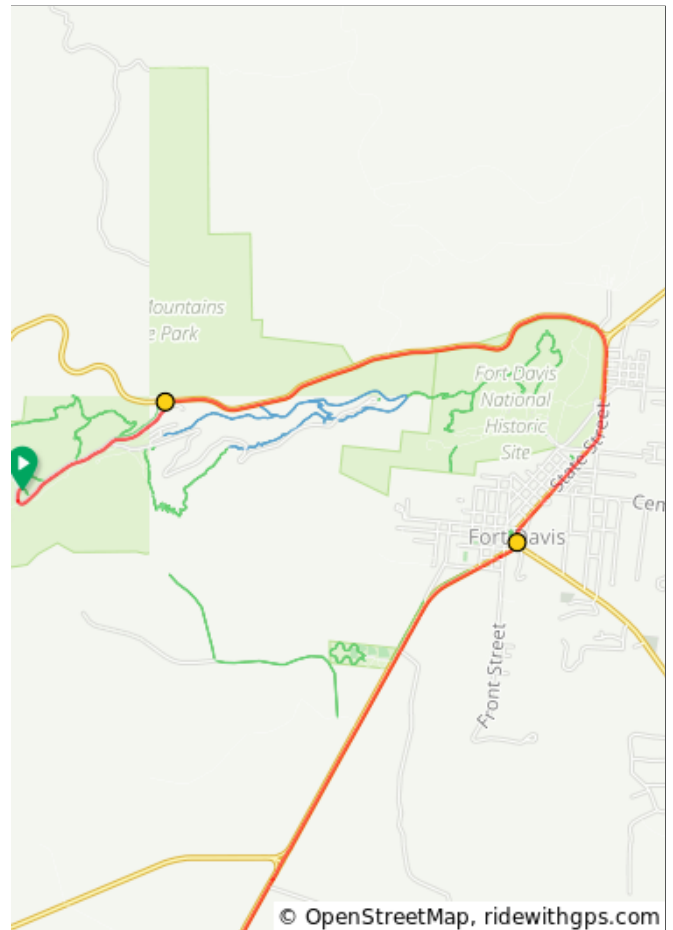

# Fort Davis to Marfa

26.3 miles, + 493 / - 902 feet

## Fort Davis to Marfa

Num	Dist	Prev	Type	Note	Next
1.	0.0	0.0	📍	Start of route	1.1
2.	1.1	1.1	➔	Keep R to stay on Park Rd 3	0.1

1.1 miles. +9/-102 feet

Num	Dist	Prev	Type	Note	Next
3.	1.2	0.1	➔	R onto TX-118 S	4.1
4.	5.3	4.1	⬆	Continue onto TX-17 S/State St	20.8

4.2 miles. +83/-200 feet

Num	Dist	Prev	Type	Note	Next
5.	26.1	20.8	→	R onto E Lincoln St	0.1
6.	26.2	0.1	←	L onto Highlan d St	0.1
7.	26.3	0.1	📍	End of route	0.0

20.9 miles. +0/-1 feet