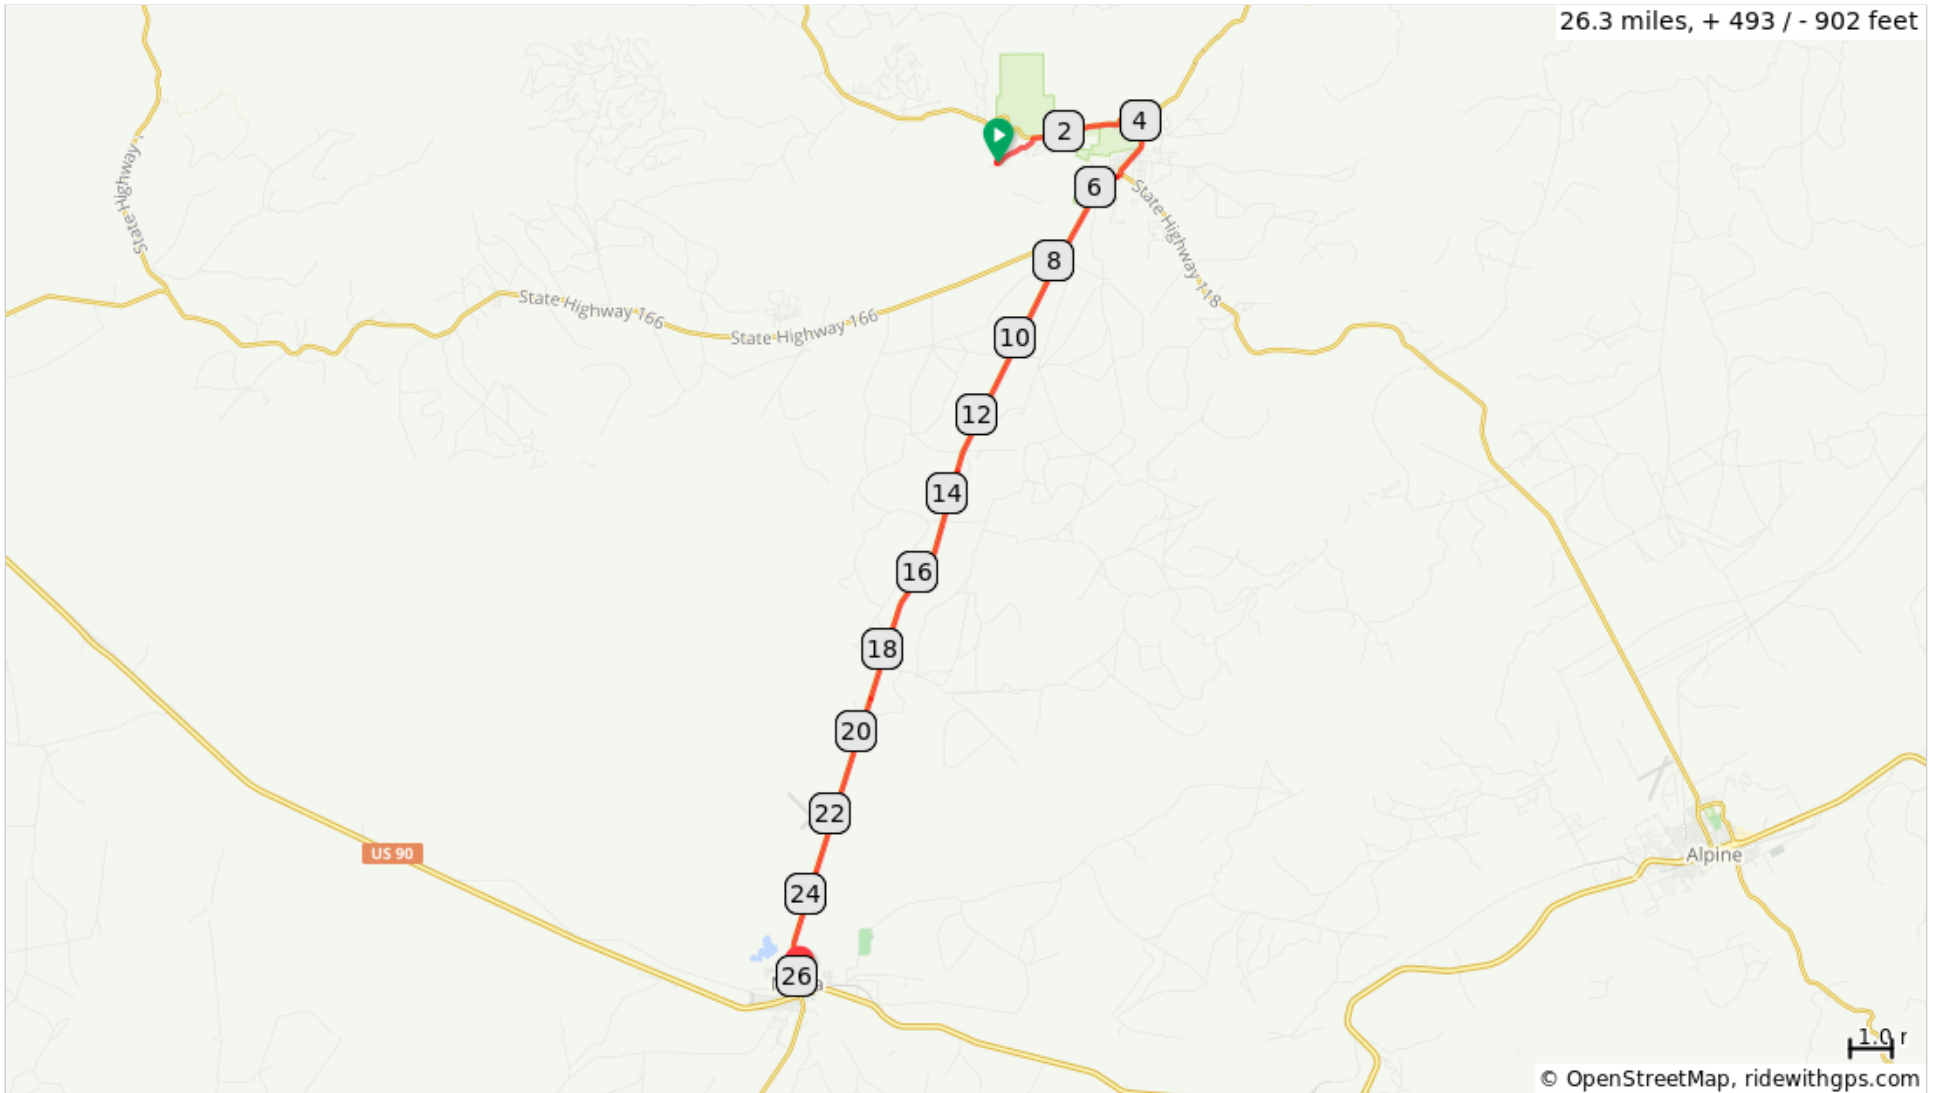

# Fort Davis to Marfa

26.3 miles, + 493 / - 902 feet

## Fort Davis to Marfa

Num	Dist	Prev	Type	Note	Next
1.	0.0	0.0	📍	Start of route	1.1
2.	1.1	1.1	➔	Keep R to stay on Park Rd 3	0.1

1.1 miles. +9/-102 feet

Num	Dist	Prev	Type	Note	Next
3.	1.2	0.1	➔	R onto TX-118 S	4.1
4.	5.3	4.1	⬆	Continue onto TX-17 S/State St	20.8

4.2 miles. +83/-200 feet

Num	Dist	Prev	Type	Note	Next
5.	26.1	20.8	→	R onto E Lincoln St	0.1
6.	26.2	0.1	←	L onto Highlan d St	0.1
7.	26.3	0.1	📍	End of route	0.0

20.9 miles. +0/-1 feet