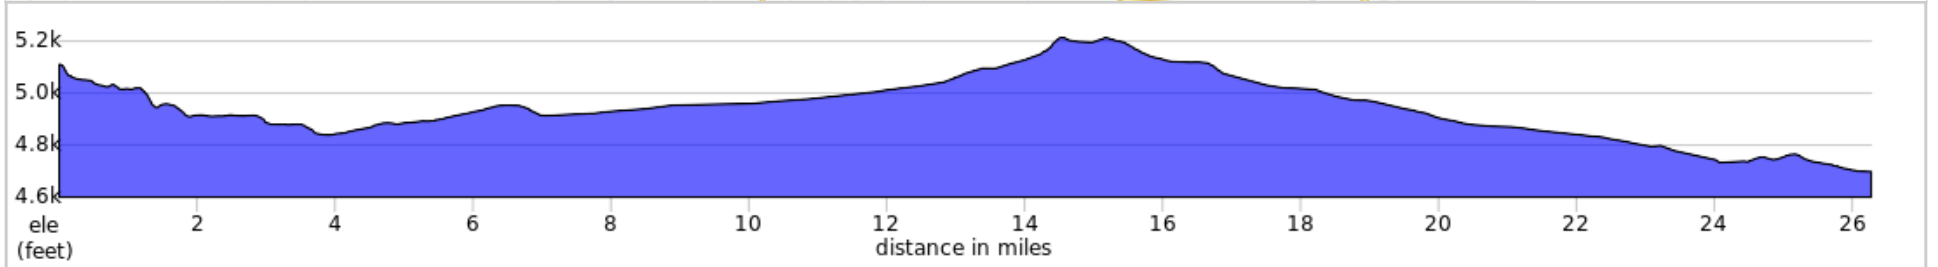

# Fort Davis to Marfa

26.3 miles, + 493 / - 902 feet

## Fort Davis to Marfa

Num	Dist	Prev	Type	Note	Next
1.	0.0	0.0	📍	Start of route	1.1
2.	1.1	1.1	➔	Keep R to stay on Park Rd 3	0.1

1.1 miles. +9/-102 feet

Num	Dist	Prev	Type	Note	Next
3.	1.2	0.1	➔	R onto TX-118 S	4.1
4.	5.3	4.1	⬆	Continue onto TX-17 S/State St	20.8

4.2 miles. +83/-200 feet

Num	Dist	Prev	Type	Note	Next
5.	26.1	20.8	→	R onto E Lincoln St	0.1
6.	26.2	0.1	←	L onto Highlan d St	0.1
7.	26.3	0.1	📍	End of route	0.0

20.9 miles. +0/-1 feet